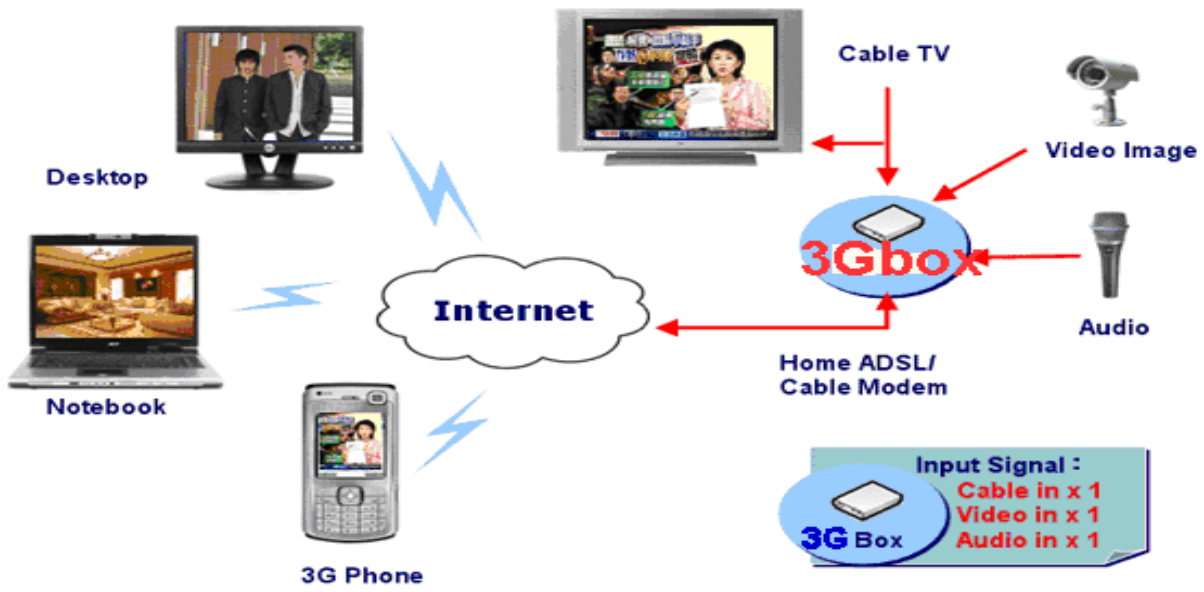

3GBox supports RF cable signal, A/V terminal input and video input, so it can connect to all kinds of video input devices, including cable TV, analogical cameras, DVD player, or DV CAM;Ketc.

With 3G Box, you can watch all cable TV programs and the images from your home's cameras via Internet, and it also supports all 3G phones, no additional software required. Just turn on your desktop, notebook, or 3G phone, then you can watch all live channels and images from anywhere

64Kbps-2Mbps

Frame size	30 fps (D1(704x480)-QCIF(176x120))
Streaming protocols	HTTP/RTSP/3GPP
<hr/>	
Hardware Requirements	Pentium III or faster processor 256MB RAM or higher At least 100M of free hard disk space Network çw a dedicated line ;B ADSL or CABLE Modem(at least 128Kbps of upload speed)
Software Requirements	Windows 2000/XP or newer version Internet Explorer 6.0 SP1 or newer version
Product set includes	3G Box ;B Ethernet Cable ;B AV Cable ;B TV Cable ;B Transformer ;B Software CD-ROM ;B Guarantee ;B User Manual
CD-ROM Contents	TV Player installation program ;B Quick Installation Guide ;B User manual